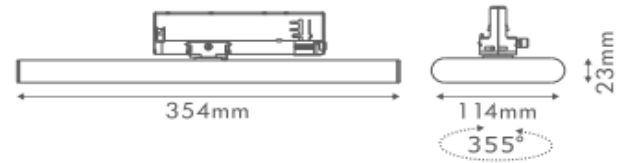

AERIS Track-mounted

ATLP114B-03

36W, 3600lm