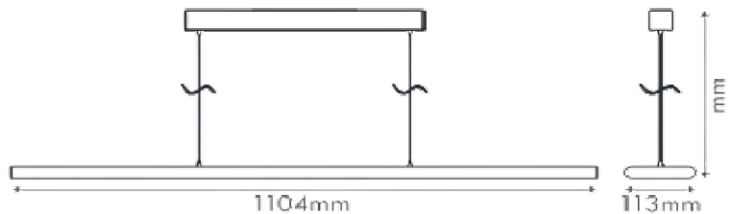

Line Drawings:

AMAZ reserves the right to alter material, dimensions and characteristics without prior notice. Lighting technology changes rapidly.