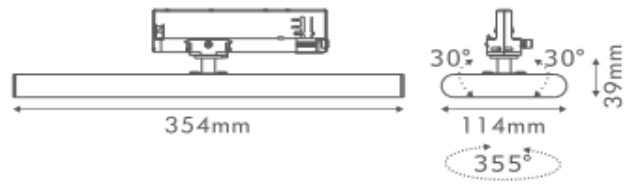

AERIS Track-mounted

ATLP114A-03

36W, 3600lm